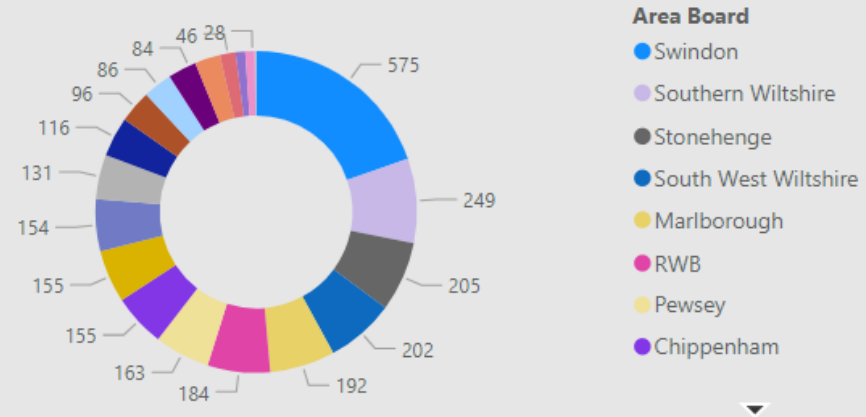

13,530.00
No. Speed awareness co...

1,803.00
No. Fine & Points

184.00
No. Court

909
No. of Locations

Location	Year	Month	Speed awareness course	Fine & Points	Court	CPT	Area Board
Swindon - Thamesdown Drive	2023	December	251.00	54.00	0.00	Swindon	Swindon
Swindon Queens Drive adjacent with Cambridge Close	2024	April	151.00	26.00	0.00	Swindon	Swindon
Shaw and Whitley - A365 Folly Lane	2023	November	129.00	15.00	0.00	Trowbridge	Melksham
Swindon - Thamesdown Drive	2024	May	116.00	25.00	1.00	Swindon	Swindon
Swindon Marlborough Road	2024	May	113.00	6.00	1.00	Swindon	Swindon
Wilton - The Avenue	2024	May	112.00	30.00	9.00	Salisbury	South West W
Swindon - Thamesdown Drive	2024	January	103.00	16.00	0.00	Swindon	Swindon
Wilton - The Avenue	2023	August	102.00	31.00	4.00	Salisbury	South West W
Swindon Marlborough Road	2024	June	99.00	12.00	0.00	Swindon	Swindon
Harnham - Lime Kiln Way	2023	November	97.00	11.00	0.00	Salisbury	Salisbury
Cholderton - Church Lane	2023	March	95.00	4.00	1.00	Amesbury	South West W
Swindon - Thamesdown Drive	2024	March	94.00	23.00	0.00	Swindon	Swindon
Swindon Queens Drive (A4259)	2024	June	91.00	15.00	1.00	Swindon	Swindon
Swindon Queens Drive adjacent with	2024	March	90.00	13.00	1.00	Swindon	Swindon
Total			13,530.00	1,803.00	184.00		

Activity by Area Board

Activity by CPT

Outcomes

• CSEO – Warminster Area Board - 1 January 2023 to 22 August 2024

CSEO Activity Dashboard

Outcomes are dependent on previous convictions and history

172.00
No. Speed awareness co...