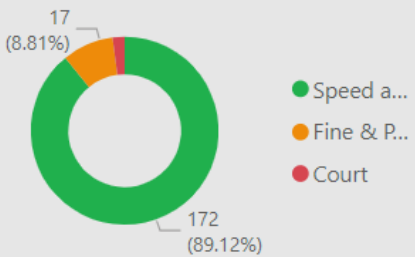

• CSEO – Warminster Area Board - 1 January 2023 to 22 August 2024

CSEO Activity Dashboard

Outcomes are dependent on previous convictions and history

172.00
No. Speed awareness co...

17.00
No. Fine & Points

4.00
No. Court

36
No. of Locations

Location	Year	Month	Speed awareness course	Fine & Points	Court	CPT	Area Board
Upper Deverills - St Mary's Church	2023	January	21.00	2.00	0.00	Warminster	Warminster
Hill Deverill - Bus Shelter	2023	August	15.00	0.00	0.00	Warminster	Warminster
Upper Deverills - St Mary's Church	2023	April	15.00	2.00	1.00	Warminster	Warminster
Hill Deverill - Bus Shelter	2023	November	11.00	0.00	0.00	Warminster	Warminster
Hill Deverill - Bus Shelter	2024	May	9.00	0.00	0.00	Warminster	Warminster
Hill Deverill - Watercress Farm	2024	June	9.00	0.00	0.00	Warminster	Warminster
Upper Deverills - St Mary's Church	2023	May	9.00	7.00	1.00	Warminster	Warminster
Hill Deverill - Bus Shelter	2023	October	7.00	1.00	0.00	Warminster	Warminster
Hill Deverill - Bus Shelter	2023	September	6.00	0.00	1.00	Warminster	Warminster
Upper Deverills - Langleys	2023	November	6.00	0.00	0.00	Warminster	Warminster
Hill Deverill - Bus Shelter	2023	June	5.00	1.00	0.00	Warminster	Warminster
Hill Deverill - Bus Shelter	2024	June	5.00	0.00	0.00	Warminster	Warminster
Hill Deverill - Watercress Farm - early	2024	May	5.00	0.00	0.00	Warminster	Warminster
Upper Deverills - The Green House	2023	September	5.00	0.00	0.00	Warminster	Warminster
Total			172.00	17.00	4.00		

Activity by Area Board

Activity by CPT

Outcomes