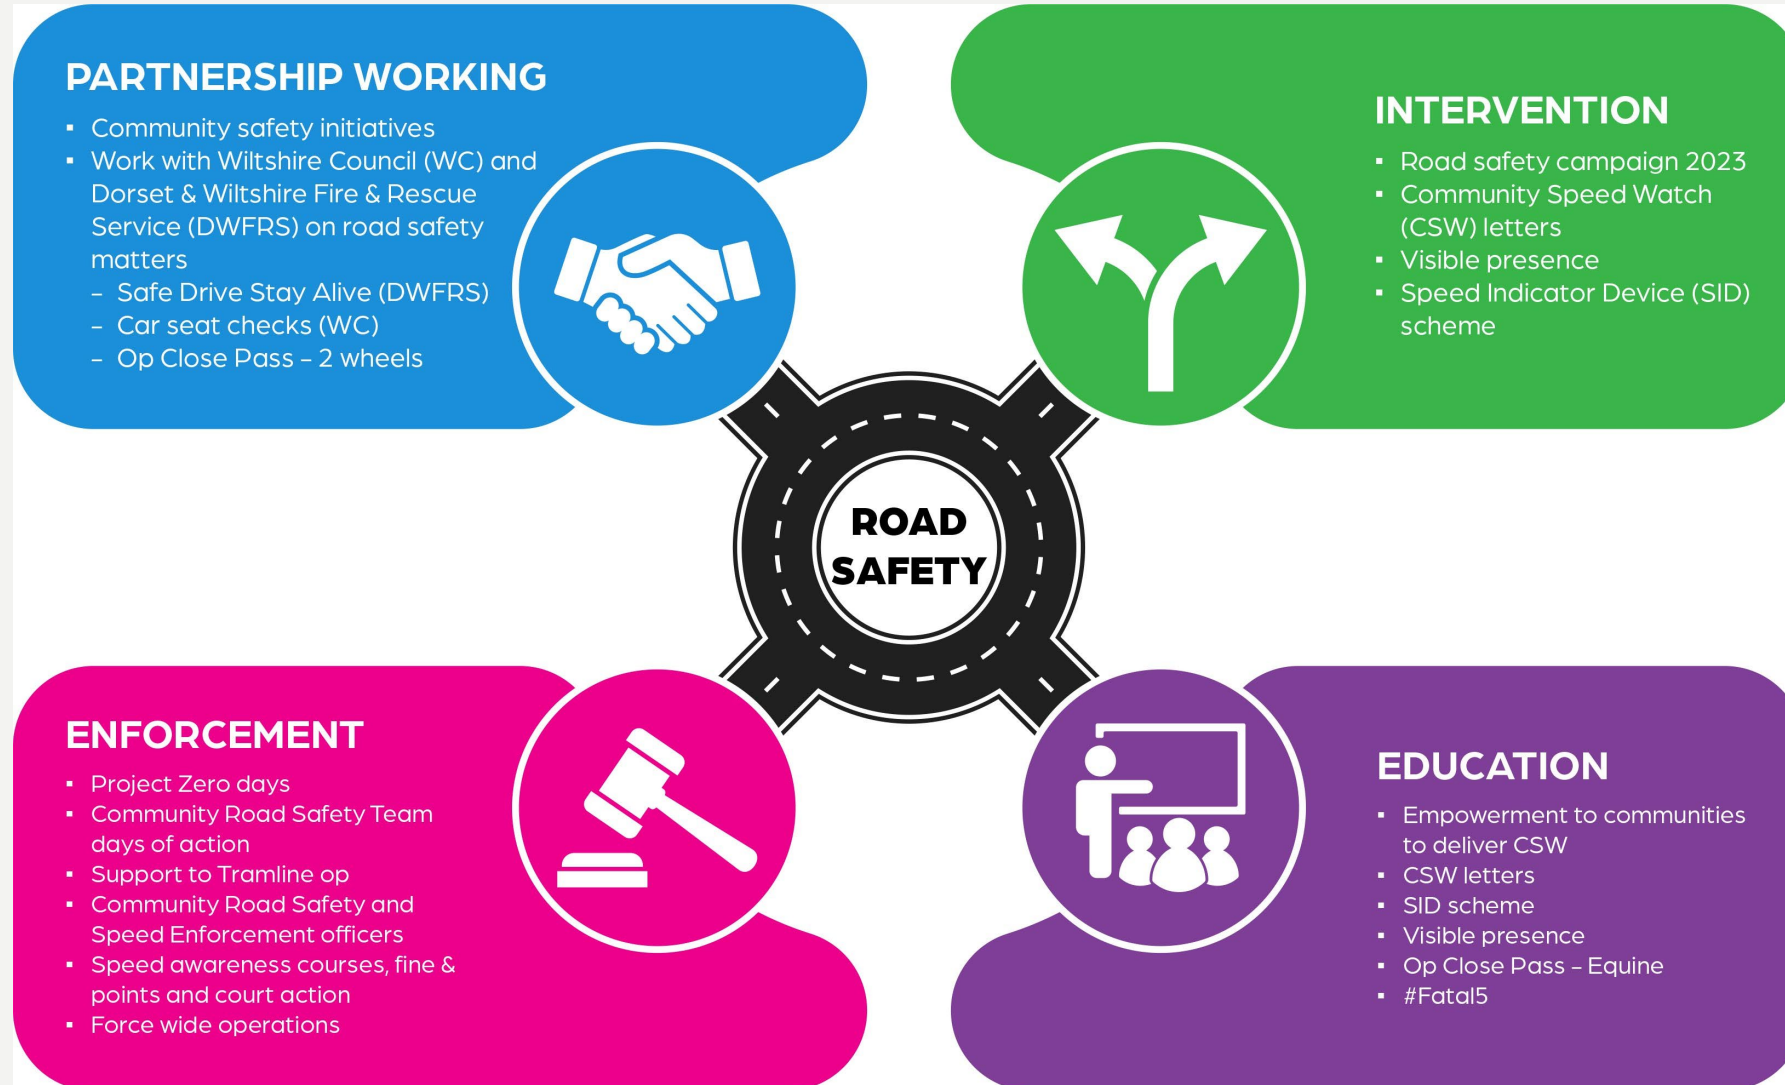

In 2017, 27% - over a quarter - of those who died in cars on the road were not wearing seat belts.

You can be fined up to £500 for not wearing a seat belt.

Wearing a seat belt not only helps protect your safety, it helps protect the safety of others.

Only one person is allowed in each seat fitted with a seat belt. Never use the same seat belt across two or more passengers.

As a passenger over the age of 14 it's your responsibility to ensure you're wearing a seat belt. Failure to do so could result in a fine.

Find out car seat requirements and further information by visiting [child car seats: the law](#).

• Community Road Safety Team; what we do

Community Speed Watch

CSW

• CSW – Warminster area - Data since July 2020 to 22 August 2024