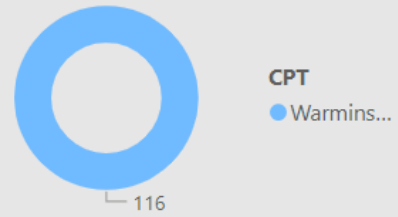

Activity by CPT